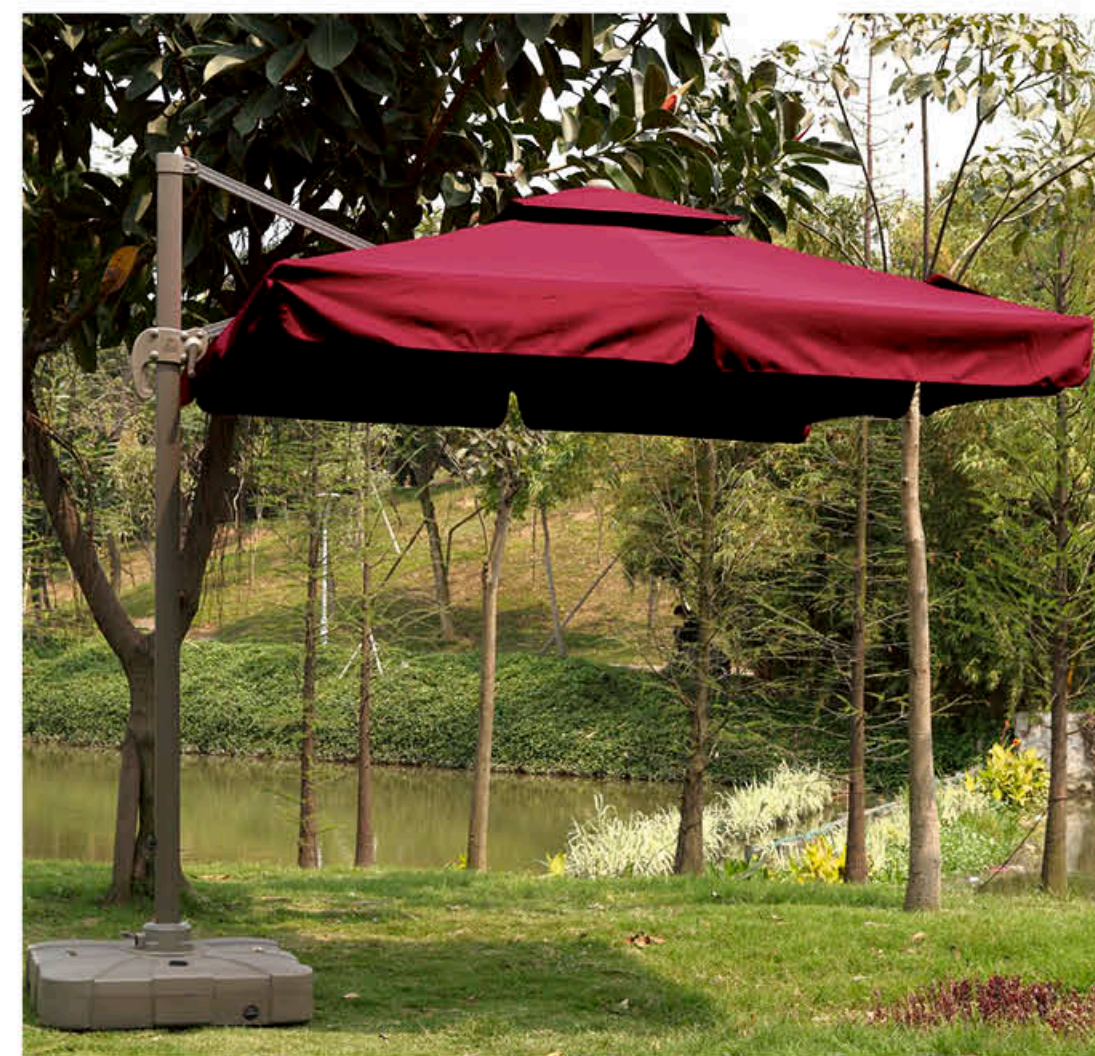

双层方形罗马伞 / Double square Rome umbrella (2500x2500mm 3000mmx3000mm) GH-070

从细节到色彩都充满了前所未见的视觉冲击。视觉冲击力很强，同时舒适就成为最大的两个设计主题。这个看似简单的布置，却是面面俱到，品质不凡。讲究设计的科学性，重视设计实践时的科学性与方便性。沉稳的红色，营造出一个沉稳空间，重要特点就是把艺术和功能结合得十分紧密，这让他们们的生活显得品质不凡。

From detail to colour is full of never before seen visual impact. Eye-catching and comfortable to become the largest two design theme. This seemingly simple arrangement it is a matter quality is uncommon. Exquisite design more scientific pay attention to the design of the scientific and convenience. Composed of color to create a composed space an important feature is the art and function with very closely.